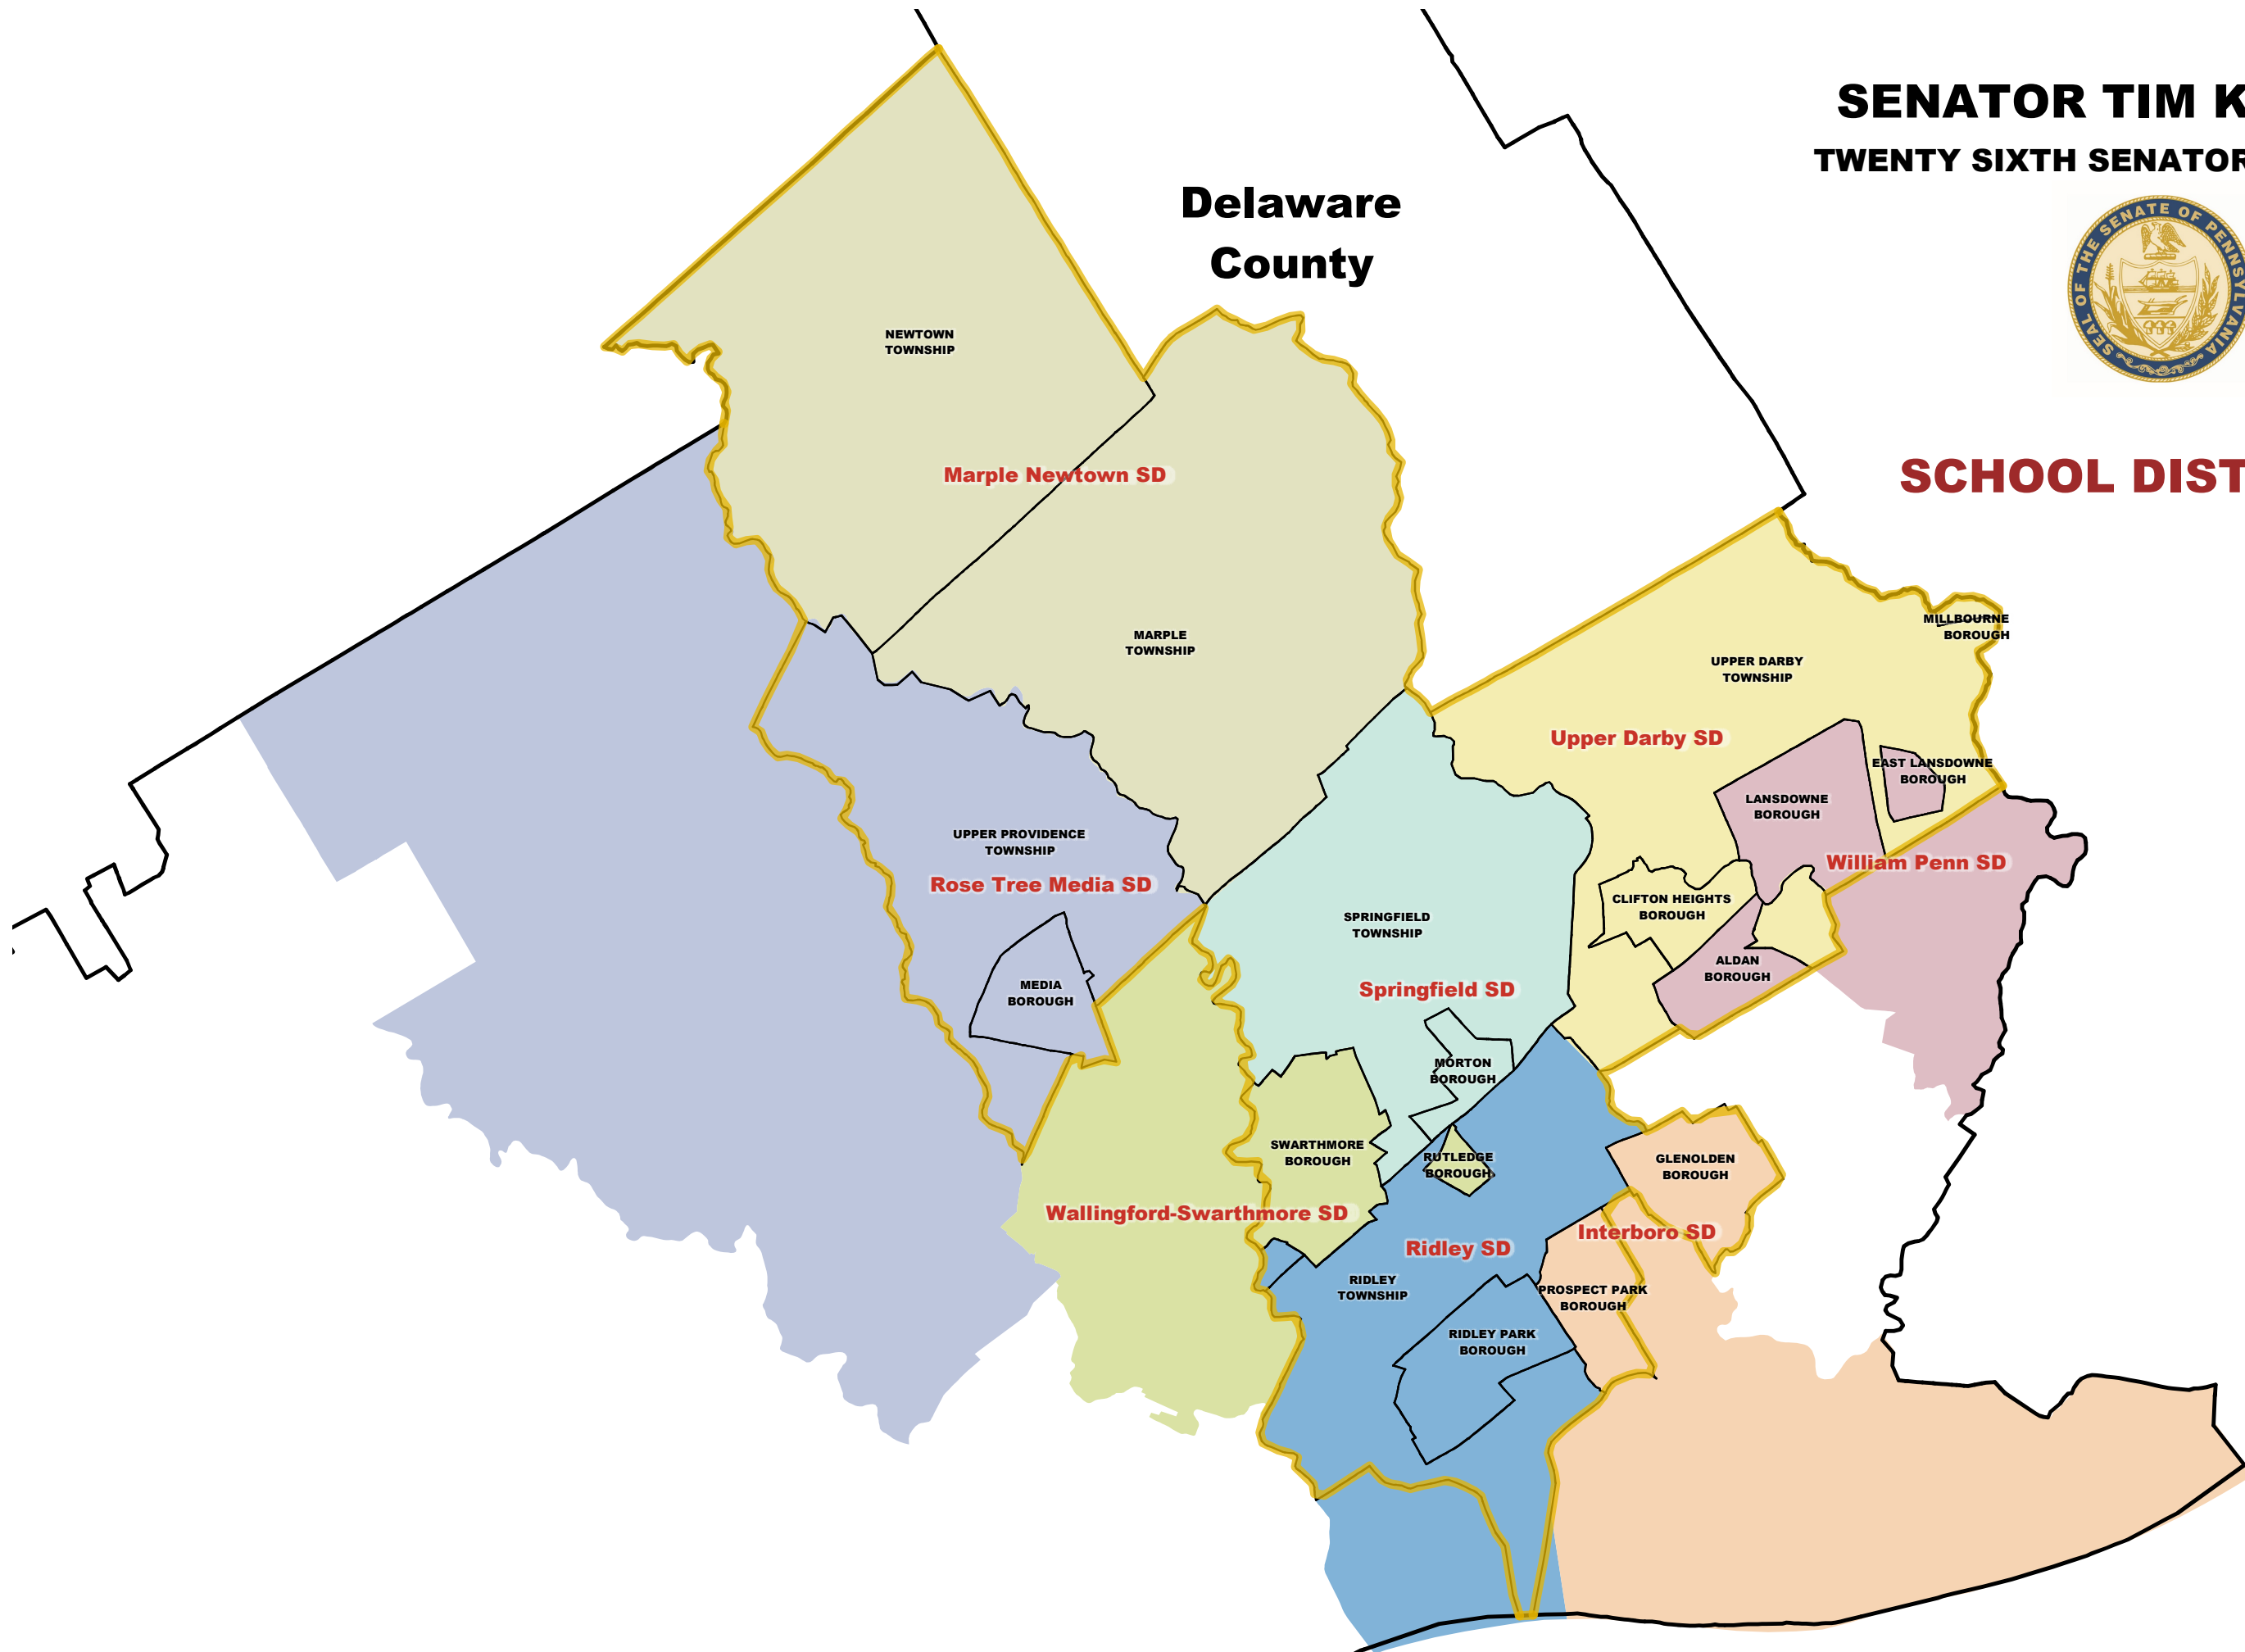

SENATOR TIM KEARNEY
TWENTY SIXTH SENATORIAL DISTRICT

**Delaware
County**

SCHOOL DISTRICTS

LEGEND

- School District
- Municipality
- County
- Senate District